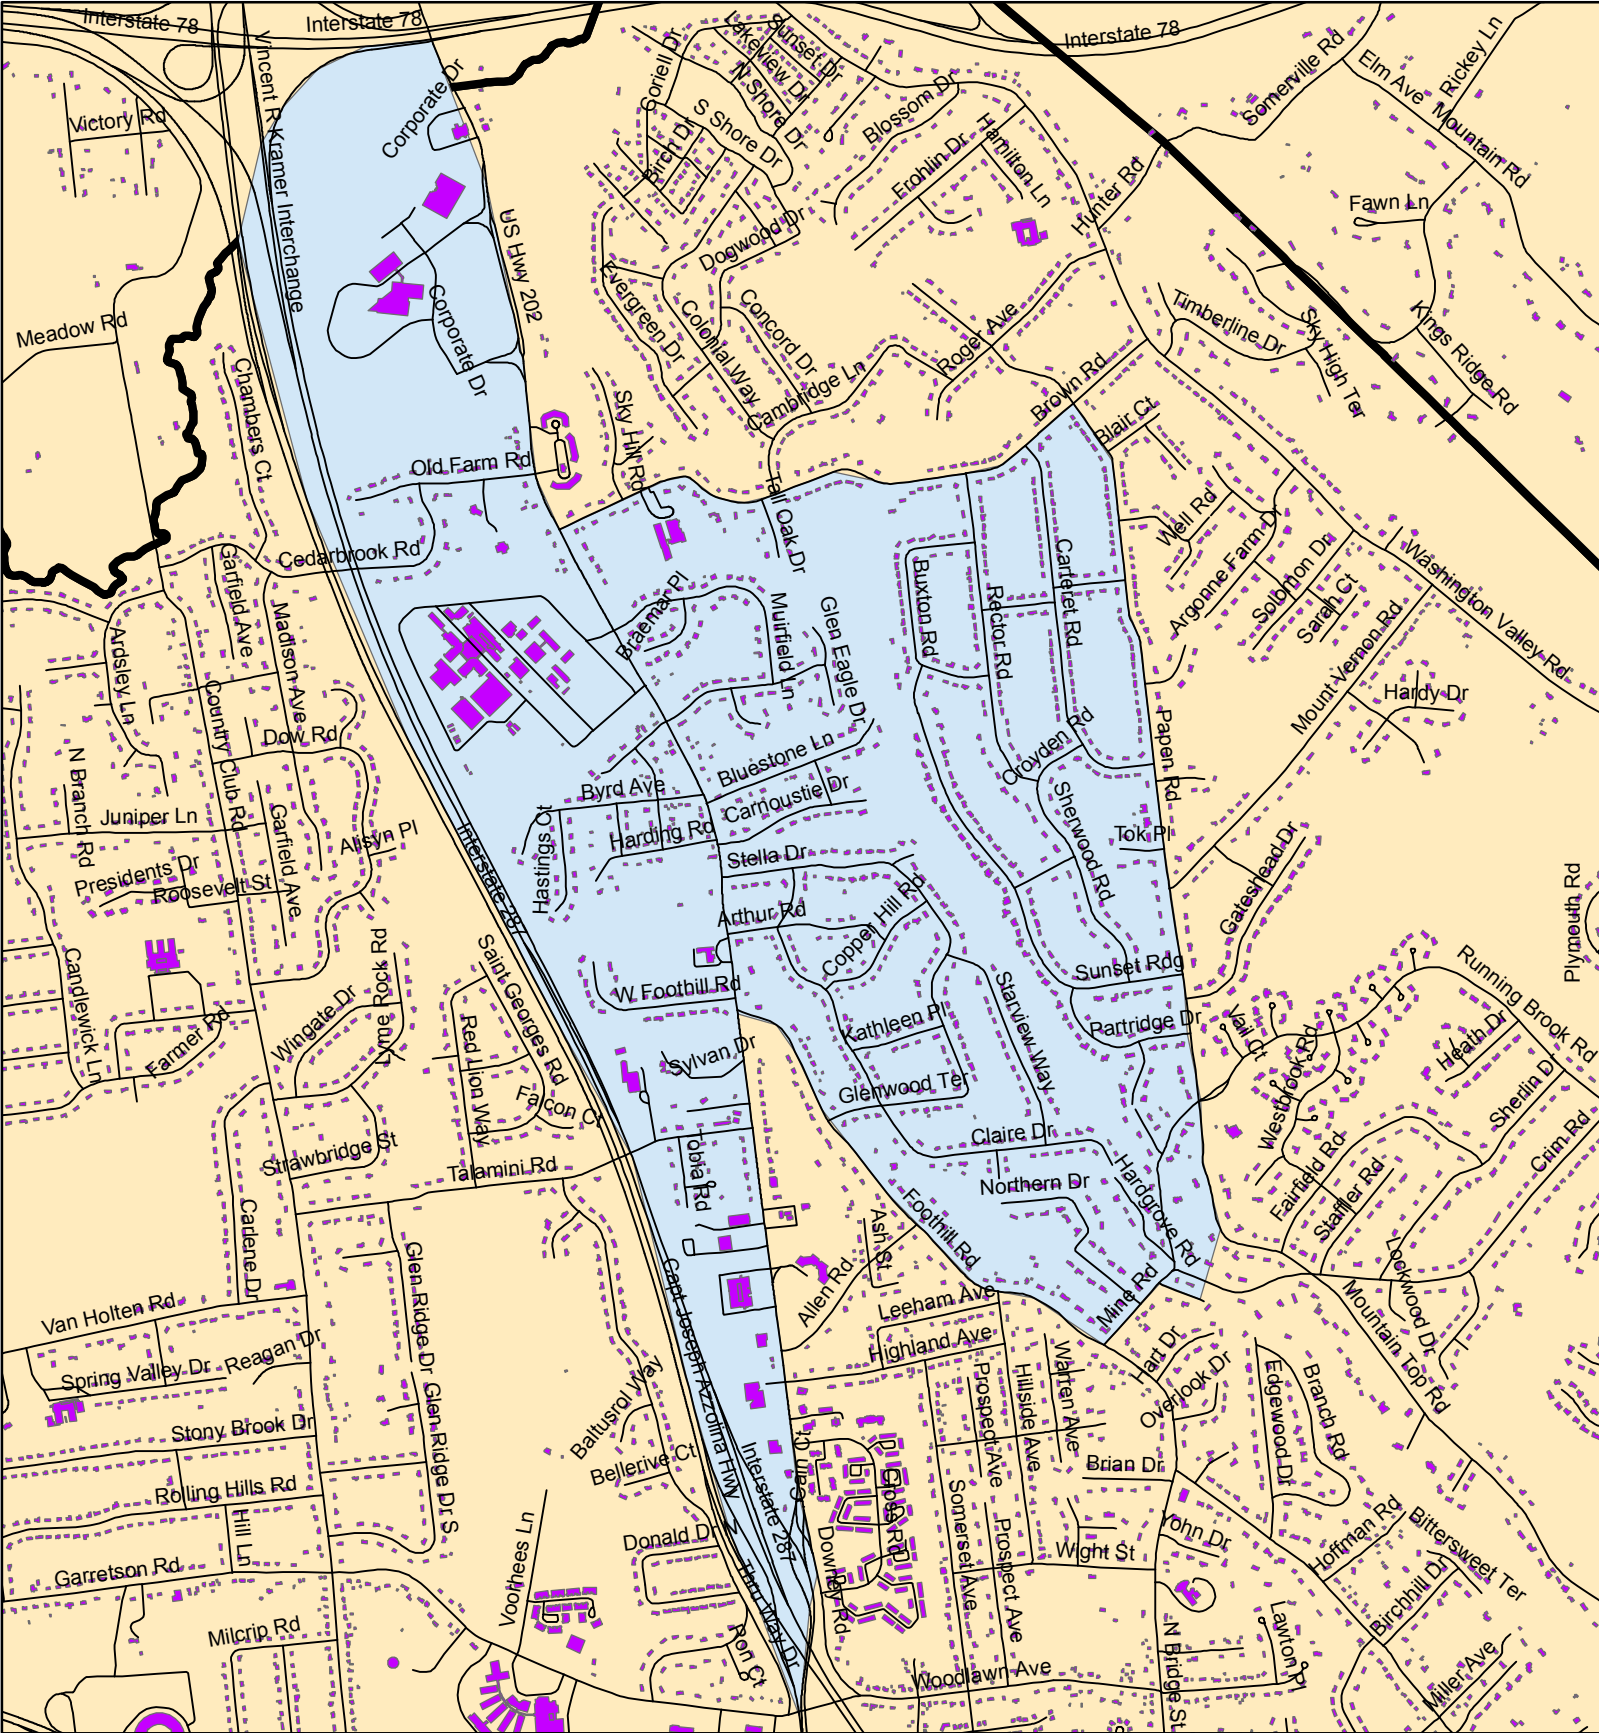

Recycling Tote Area Bridgewater Township

- Tote Area
- Building Footprints
- Local Streets
- Municipal Boundary